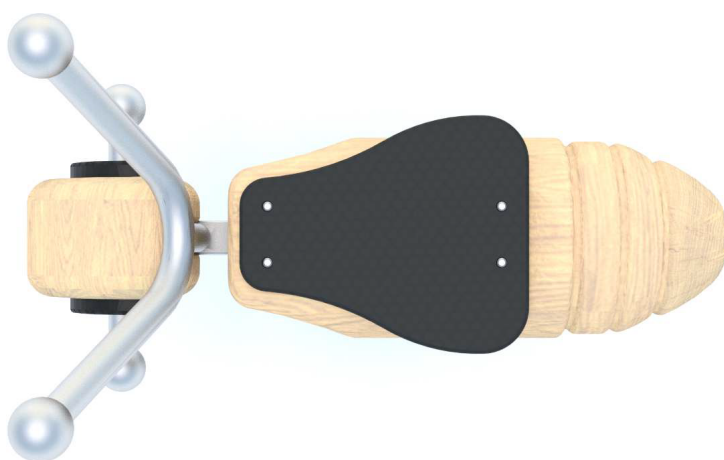

### INFORMATION ABOUT THE PRODUCT

Dimensions	ca.80 x 41 cm
Safety zone	ca.340 x 241 cm
Safety zone area	ca.7 m <sup>2</sup>
Overall height	ca.80 cm
Free fall height	ca.58 cm
Amount of users	1 person
Product complies with EN 1176-1:2017-12	YES
Availability of spare parts	YES
Age range	1-12

According to EN 1176-1:2017-12 norm, the product requires applying a safety surface according to the product's free fall height.

Visualisation is for reference only,  
actual appearance may vary.

MATERIALS:

<p>NATURAL ROBINIA WOOD</p>	<p>ANTI-SLIP HEXA 18 MM PLATFORM PLATE</p>	<p>ELEMENTS CONSTRUCTION MADE OF STAINLESS STEEL ASISI 304</p>	<p>SPRINGERS' SPRINGS MADE OF SPRING STEEL</p>