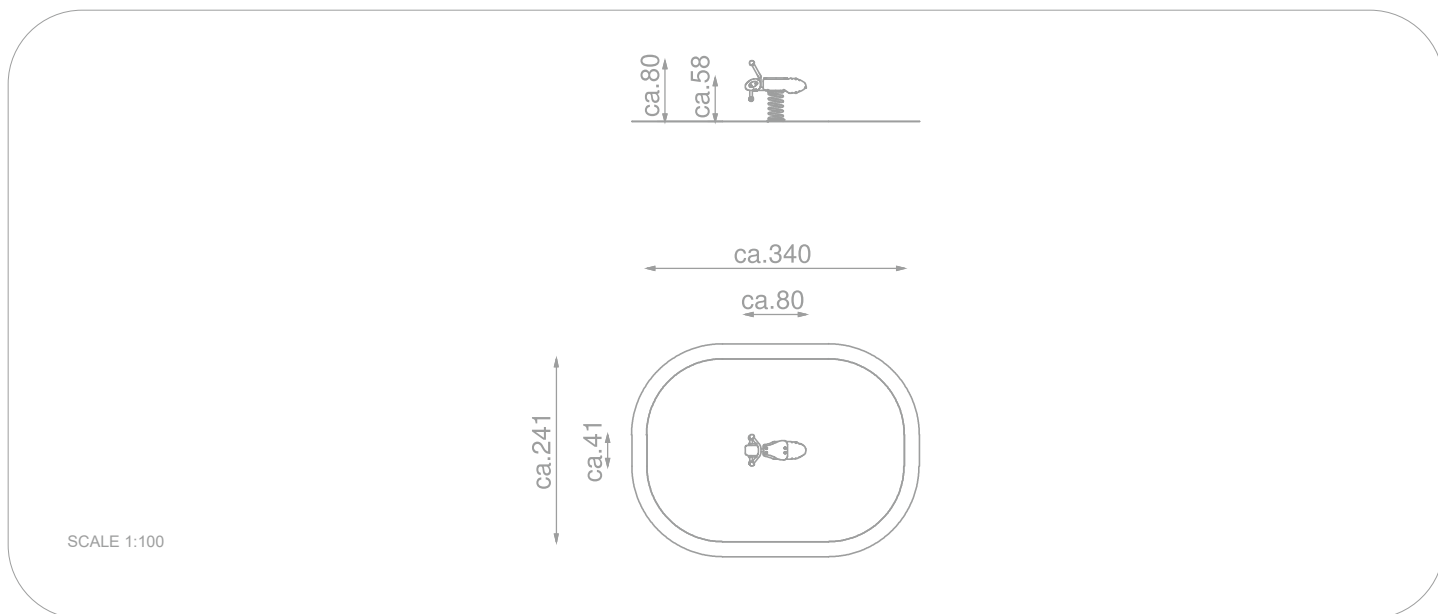

### INFORMATION ABOUT THE PRODUCT

Dimensions	ca.80 x 41 cm
Safety zone	ca.340 x 241 cm
Safety zone area	ca.7 m <sup>2</sup>
Overall height	ca.80 cm
Free fall height	ca.58 cm
Amount of users	1 person
Product complies with EN 1176-1:2017-12	YES
Availability of spare parts	YES
Age range	1-12

According to EN 1176-1:2017-12 norm, the product requires applying a safety surface according to the product's free fall height.

Visualisation is for reference only,  
actual appearance may vary.

MATERIALS: